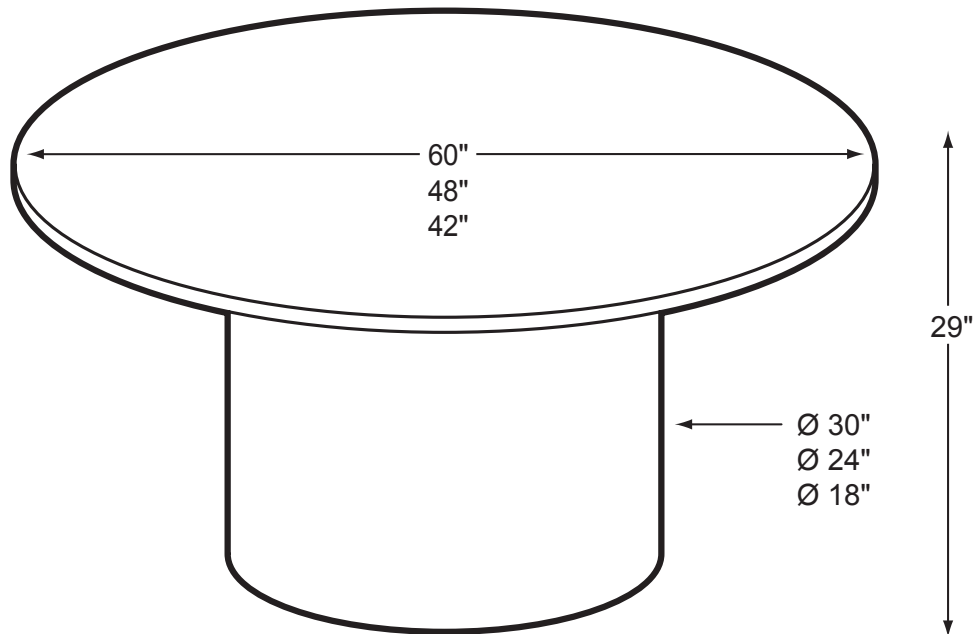

# CTR42-48-60

## Round Conference Tables

42", 48" and 60" Round Conference Table

### Product Specs

- 1" thermal fused laminate top
- Matched edge banding
- Drum base
- Adjustable leveling glides